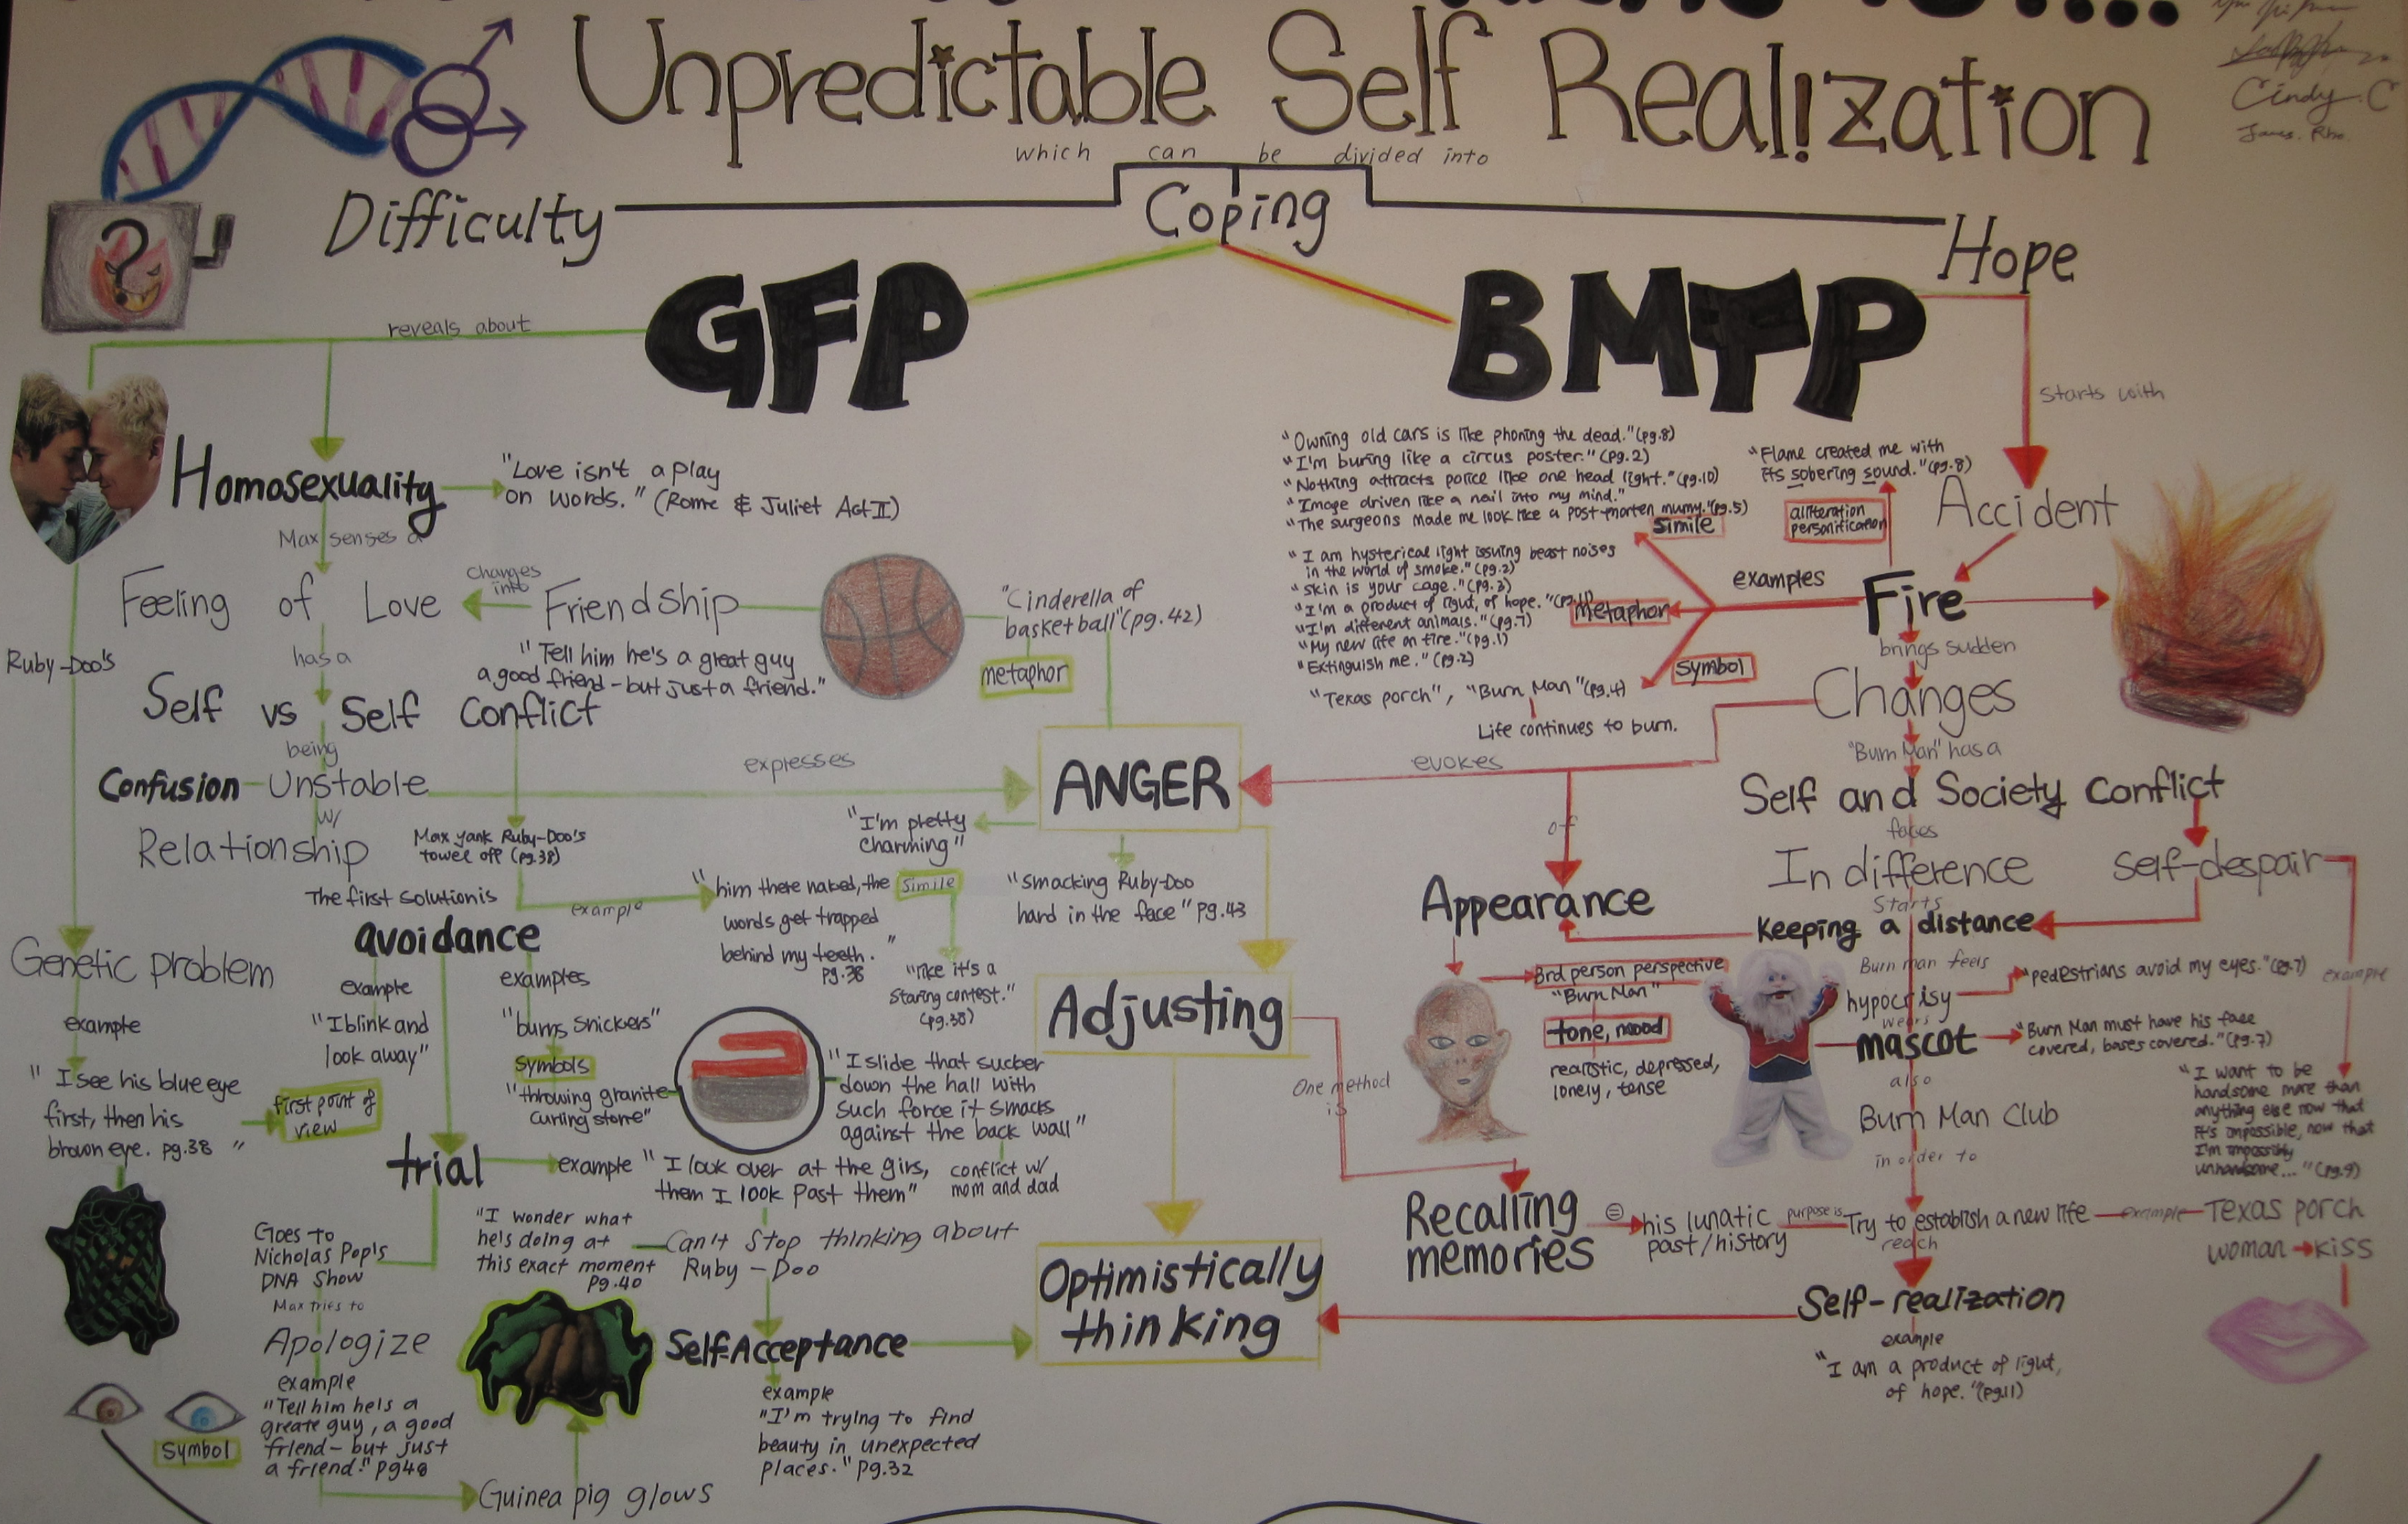

# In "GFP" & "BMTP" Our theme is....

ENG12

Ms. Cooper  
 Annie Sung  
 You Ji Park  
 Cindy C  
 James Rho

## Unpredictable Self Realization

which can be divided into

# SURVIVAL!