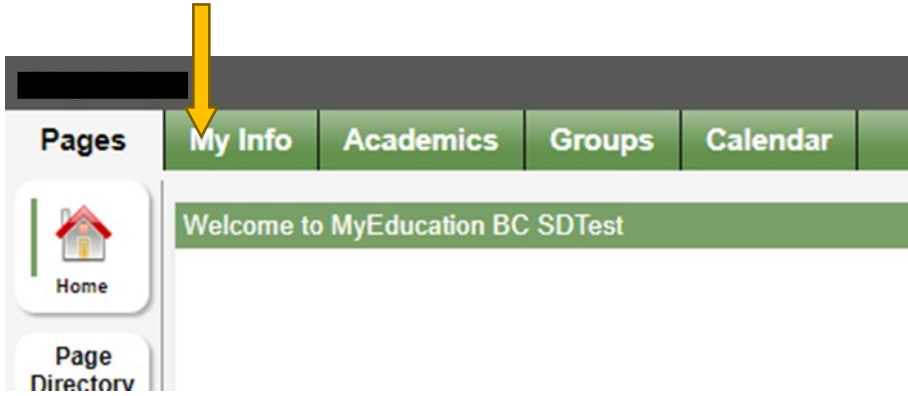

How to find your schedule on MyEd—two ways

Go to MyEd portal found [HERE](#); then log in .

Option #1

Go to my info

Then current schedule

Use this view to see all courses

Option #2

Go to Academics