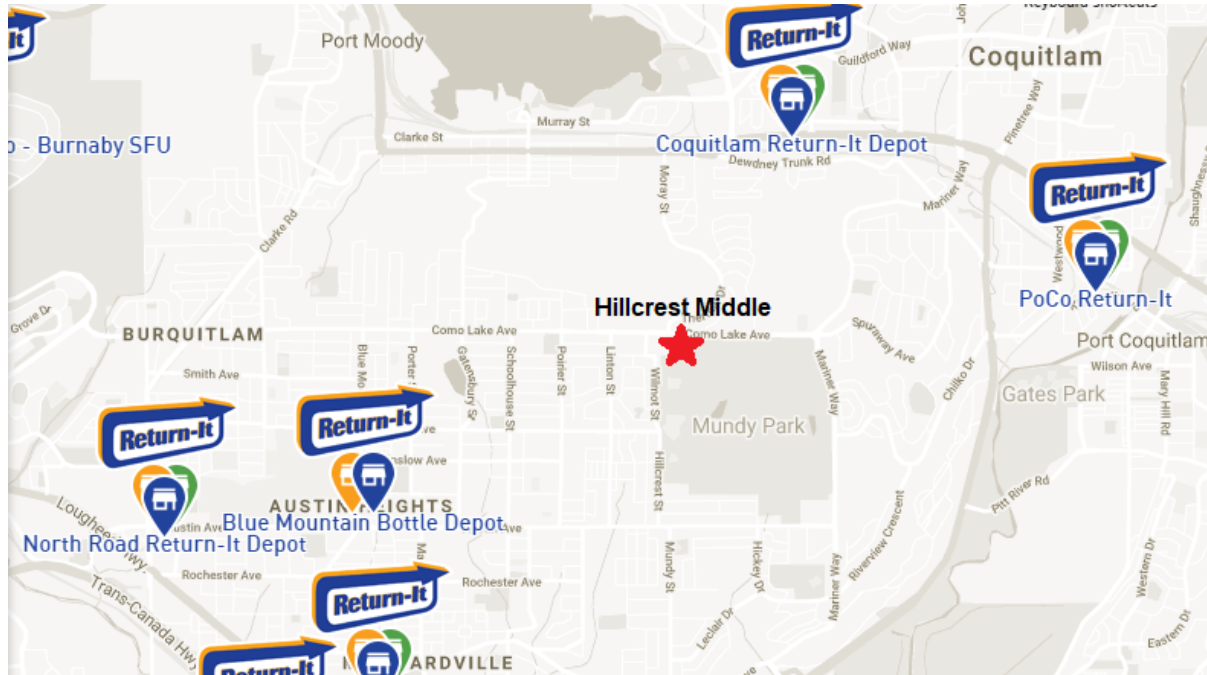

PAC Recycling Fundraiser for Hillcrest Middle

How to deposit bottles at the Express Return It Depot

Pick the nearest Express Return-In Depot. Most depots are open MONDAY through SATURDAY, 8:30 am – 4:00 pm (Closed Sundays & Holidays). The locations closest Hillcrest Middle are below:

1. Ensure your bottles are in a clear bag.
2. Find the Express Drop-Off area inside the Depot location - see example picture on the right.
3. Follow **instructions on the screen**:
 - a. Enter school's phone number - [\(604\) 936-4237](tel:6049364237) (school website)
 - b. Confirm that you want to add the return \$\$\$ to Hillcrest Middle PAC
 - c. Count your bags and print the corresponding number of labels.
 - d. Stick labels on bags.
 - e. Drop off in the designated area.