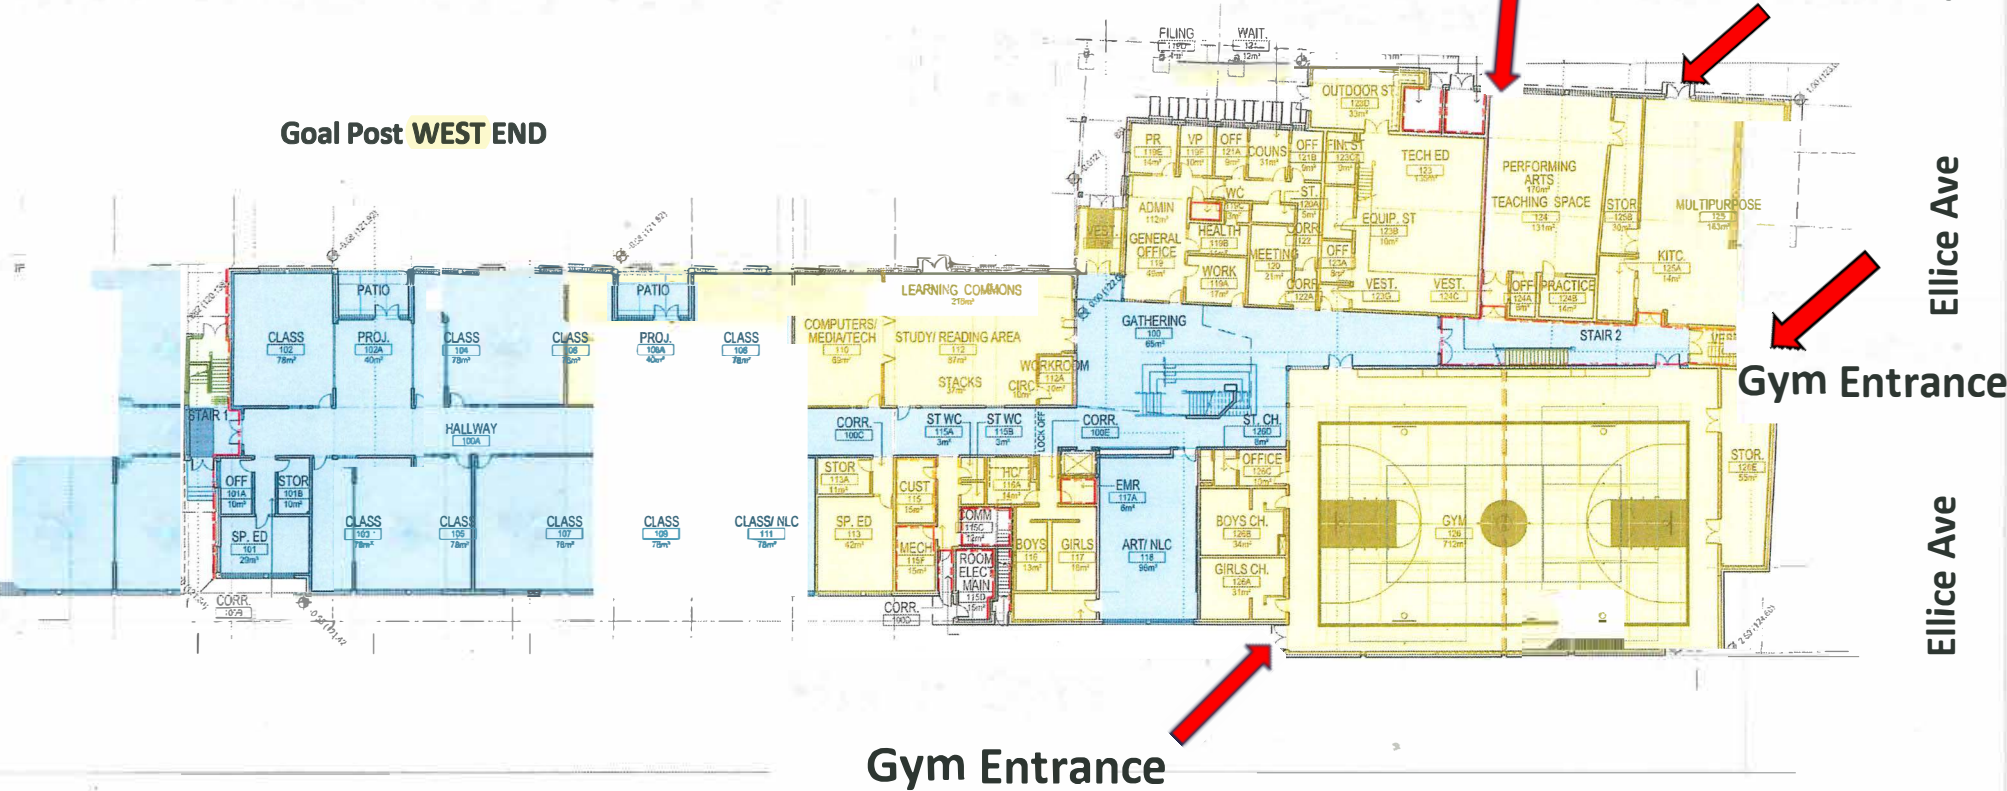

Goal Post EAST END

Entry/Exit Doors Map

Tuesday September 5th

Field

ROUND ABOUT

Music Room

MP Room

Goal Post WEST END

Ellice Ave

Ellice Ave

West side (back) of School

Raynor Street