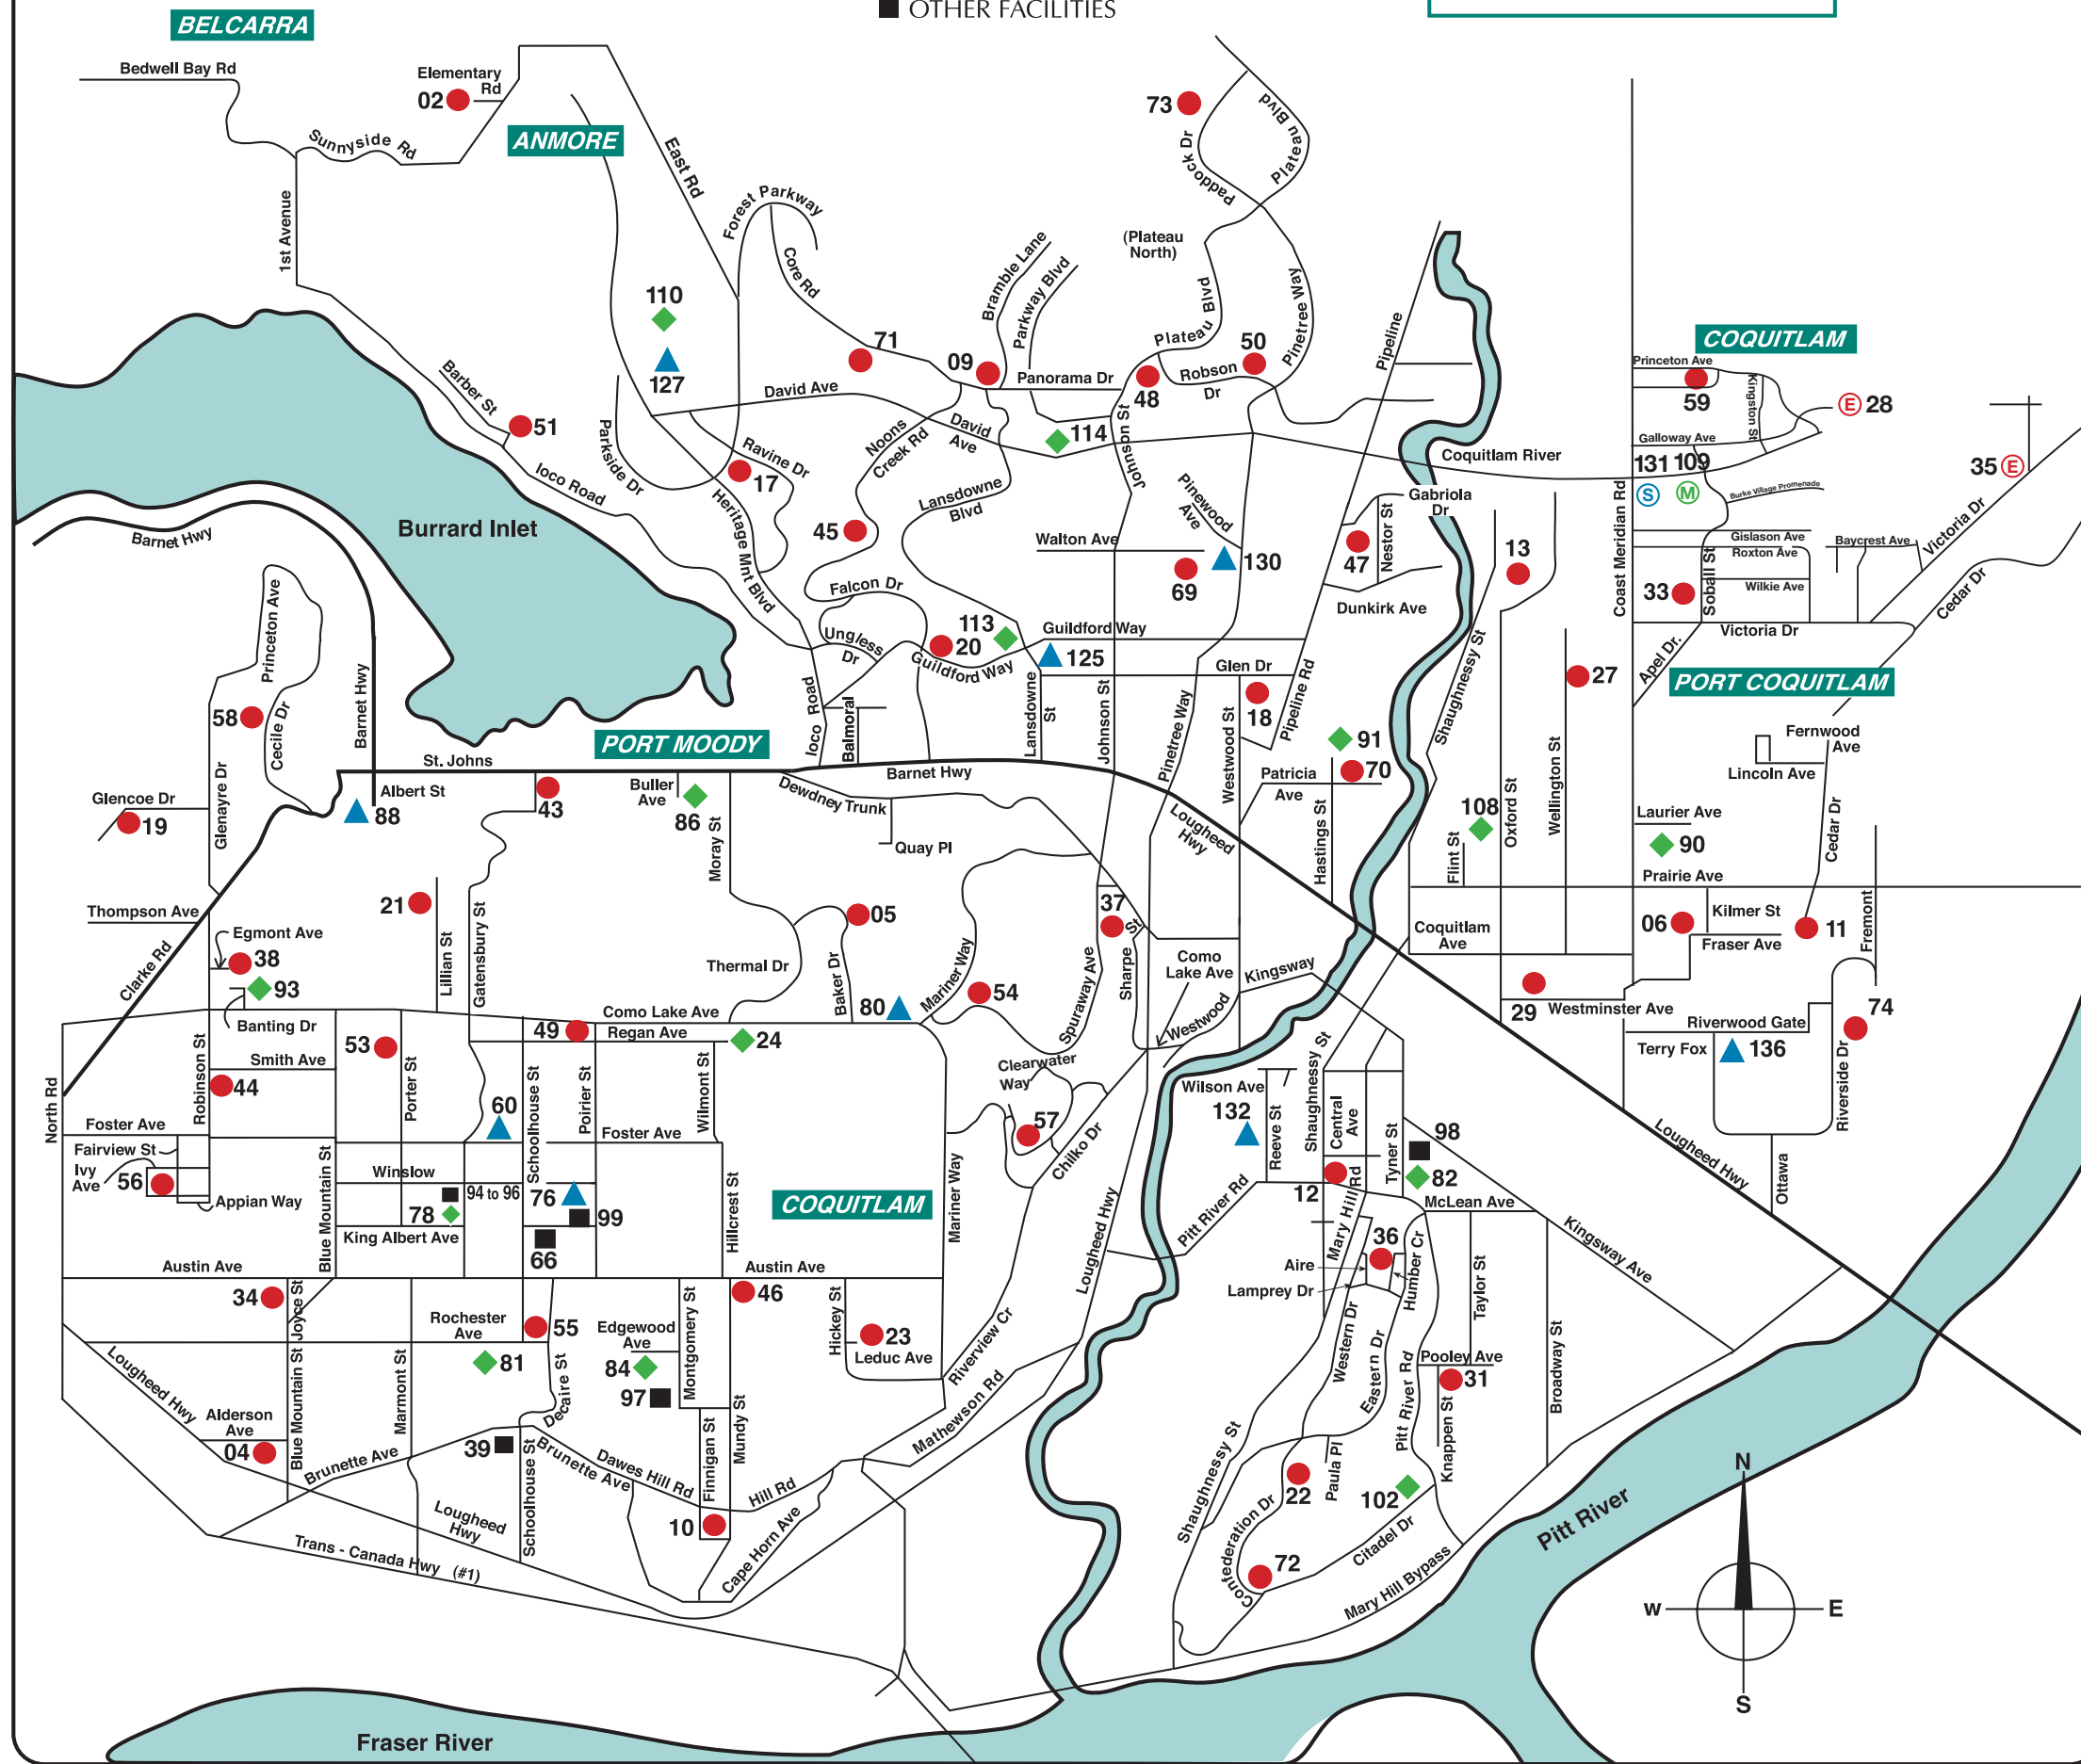

School District No. 43 (Coquitlam)

- ELEMENTARY SCHOOLS
- ◆ MIDDLE SCHOOLS
- ▲ SECONDARY SCHOOLS
- OTHER FACILITIES

- ⓔ Future Elementary School
- Ⓜ Future Middle School
- Ⓢ Future Secondary School

Elementary Schools

04 Alderson	939-8301	55 Rochester	939-4624
02 Anmore	469-9926	56 Roy Stibbs	939-2486
71 Aspenwood	461-7680	58 Seaview	936-9991
05 Baker Drive	461-5323	59 Smiling Creek	931-9280
06 Birchland	941-3428	69 Walton	941-1962
74 Blakeburn	944-9037	70 Westwood	464-2421
09 Bramblewood	552-0313	28 Future Elementary School	
10 Cape Horn	526-4428	35 Future Elementary School	
72 Castle Park	468-8620		
11 Cedar Drive	941-3481		
12 Central	941-0355		
13 Coquitlam River	942-0241		
20 Eagle Ridge	464-5848		
18 Glen	464-6608		
19 Glenayre	939-9214		
73 Hampton Park	464-2549		
21 Harbour View	936-1494		
22 Hazel Trembath	941-0517		
17 Heritage Mountain	469-6407		
27 Irvine	941-3408		
29 James Park	942-6658		
31 Kilmer	941-3401		
33 Leigh	941-8661		
34 Lord-Baden Powell	936-1436		
36 Mary Hill	942-0264		
37 Meadowbrook	464-5813		
38 Miller Park	936-4208		
43 Moody	936-0478		
45 Mountain Meadows	469-2238		
44 Mountain View	936-7288		
46 Mundy Road	936-4271		
47 Nestor	464-9422		
48 Panorama Heights	944-4840		
49 Parkland	939-1151		
50 Pinetree Way	945-7011		
51 Pleasantside	469-9288		
53 Porter Street	936-4296		
54 Ranch Park	464-6684		
23 RC MacDonald	936-0447		
57 Riverview Park	945-7004		

Middle Schools

93 Banting	939-9247
102 Citadel	945-6187
78 Como Lake	936-1451
110 Eagle Mountain	469-1133
24 Hillcrest	936-4237
108 Kwayhquiltum	942-1835
81 Maillard	931-3574
91 Maple Creek	464-8581
90 Minnehada	942-0261
84 Montgomery	939-7367
86 Moody	461-7384
82 Pitt River	942-0267
113 Scott Creek	945-0156
114 Summit	944-8273
109 Future Middle School	