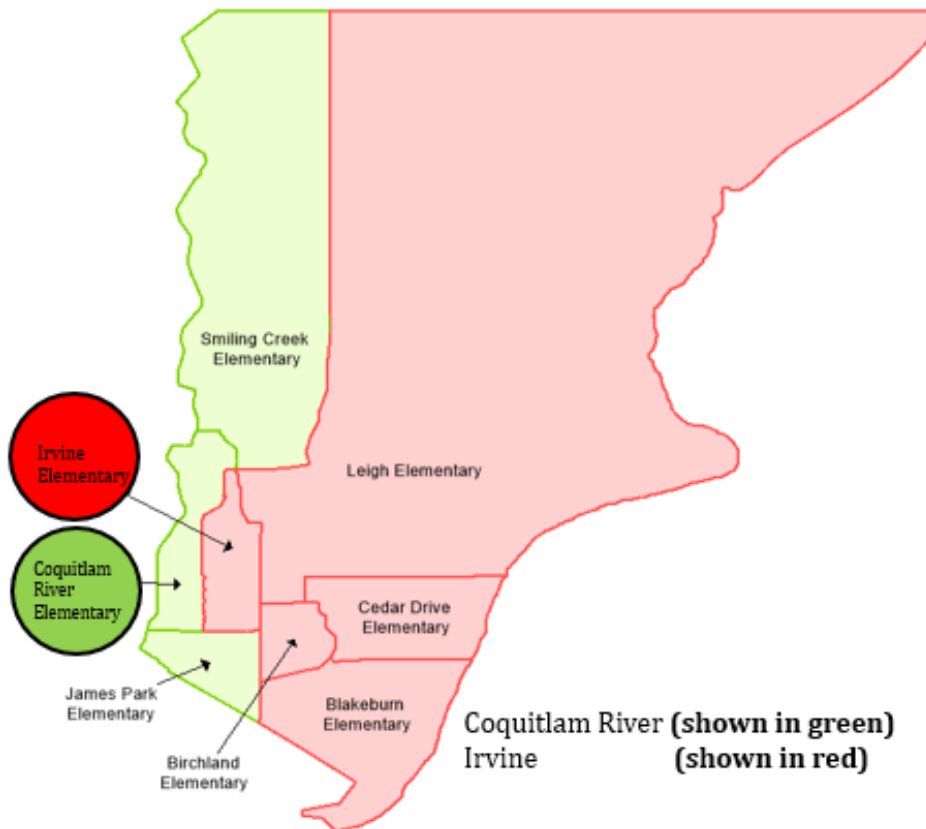

# Early French Immersion Catchment Area Changes Announcement

**November 25, 2020**

As a part of the annual district-wide boundary review for School District # 43 (Coquitlam), elementary French Immersion catchment areas on the north side of the district were identified for proposed changes for the 2021-2022 school year. This is a continuation of our district's work to provide a sustainable French Immersion program within SD43. After surveying parents and staffs of affected neighbourhoods, consulting with partner groups and the French Advisory Committee, the district has made the decision to go forward with the changes.

## **New French Immersion Catchment Areas (Northeast Quadrant):**

- Have French Immersion catchments split along English regular program catchment lines as shown in red and green below.
- Allows for creation of a French Immersion catchment area for both Coquitlam River and Irvine as they both have Kindergarten to Grade 5 programs.
- This change is only for new Kindergarten students beginning in 2021.

## New French Immersion Catchment Areas (Northwest Quadrant):

- Have French Immersion catchments split along English regular program catchment lines as shown in blue, purple, and yellow below.
- This change is only for new Kindergarten students beginning in 2021.

\*Coquitlam River was previously the overflow school for Irvine