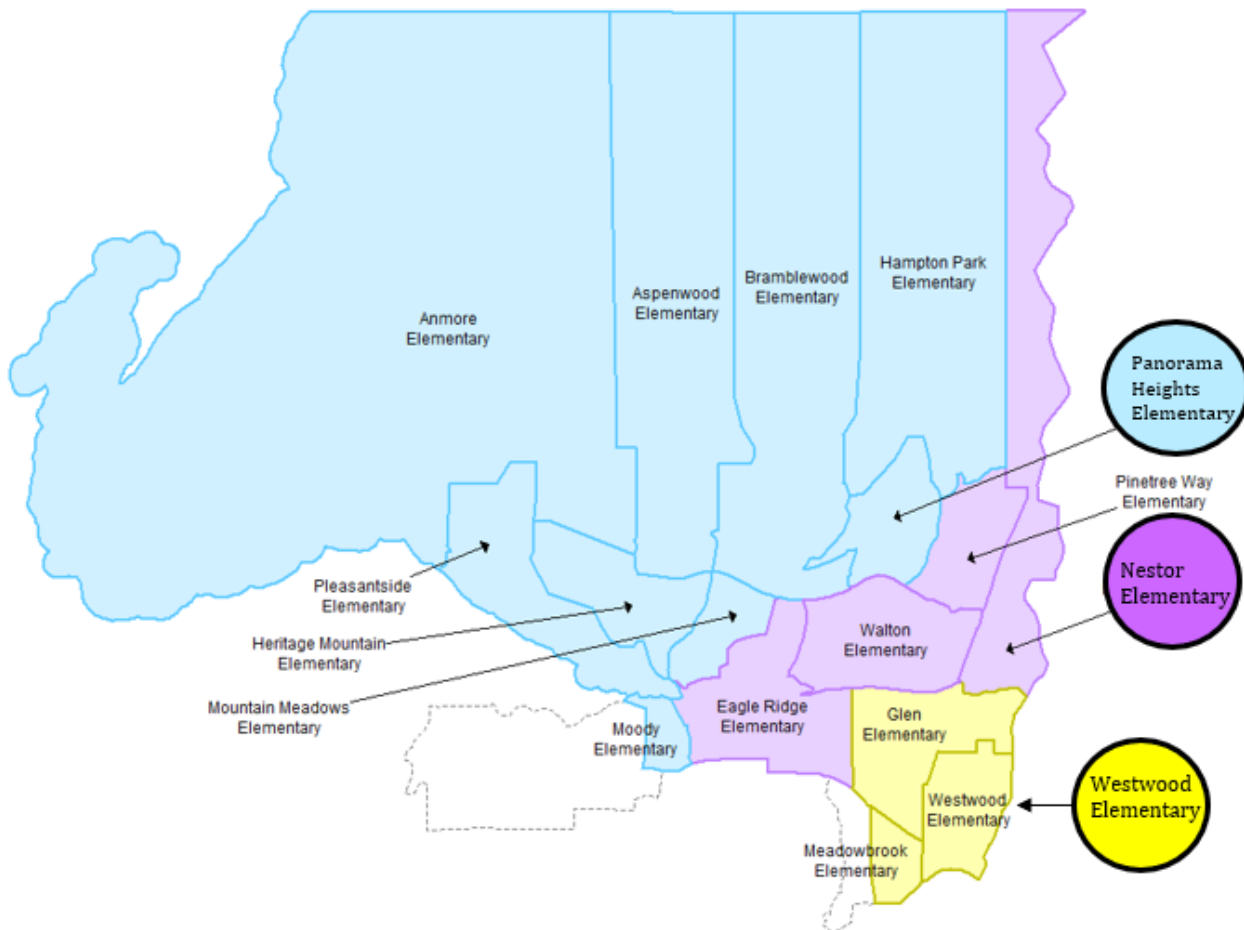

# Early French Immersion Catchment Area Changes Announcement

**November 25, 2020**

As a part of the annual district-wide boundary review for School District # 43 (Coquitlam), elementary French Immersion catchment areas on the north side of the district were identified for proposed changes for the 2021-2022 school year. This is a continuation of our district's work to provide a sustainable French Immersion program within SD43. After surveying parents and staffs of affected neighbourhoods, consulting with partner groups and the French Advisory Committee, the district has made the decision to go forward with the changes.

## **New French Immersion Catchment Areas (Northeast Quadrant):**

- Have French Immersion catchments split along English regular program catchment lines as shown in red and green below.
- Allows for creation of a French Immersion catchment area for both Coquitlam River and Irvine as they both have Kindergarten to Grade 5 programs.
- This change is only for new Kindergarten students beginning in 2021.

## New French Immersion Catchment Areas (Northwest Quadrant):

- Have French Immersion catchments split along English regular program catchment lines as shown in blue, purple, and yellow below.
- This change is only for new Kindergarten students beginning in 2021.

\*Coquitlam River was previously the overflow school for Irvine