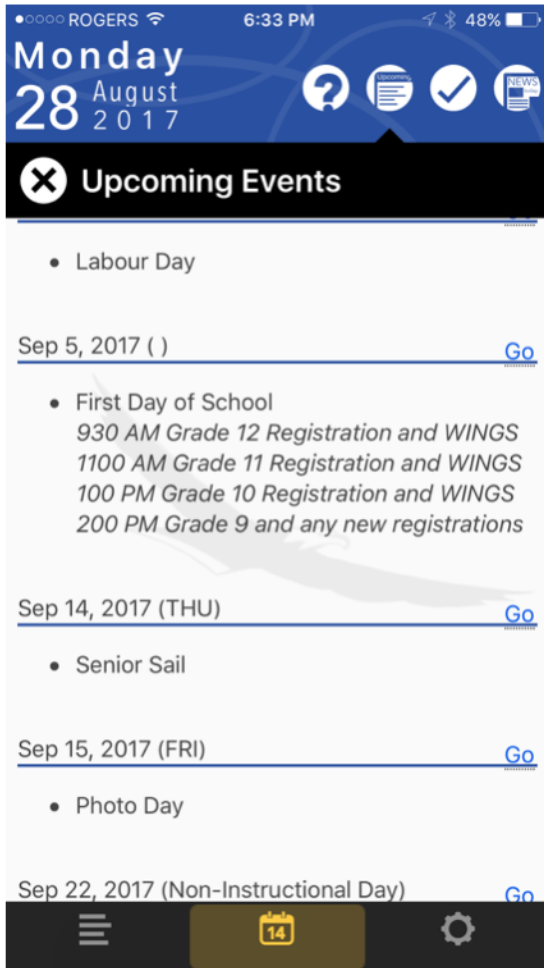

To install the Gleneagle App go to either the Apple Store or Google Play and Search for “My School Day” then download the app.

Apple IOS: <https://itunes.apple.com/ca/app/my-school-day/id1322032731?mt=8>

Google Android: <https://play.google.com/store/apps/details?id=ca.honeygarlic.hgschoolapp>

Get the GLENEAGLE APP now!

Available for both Apple IOS and Android