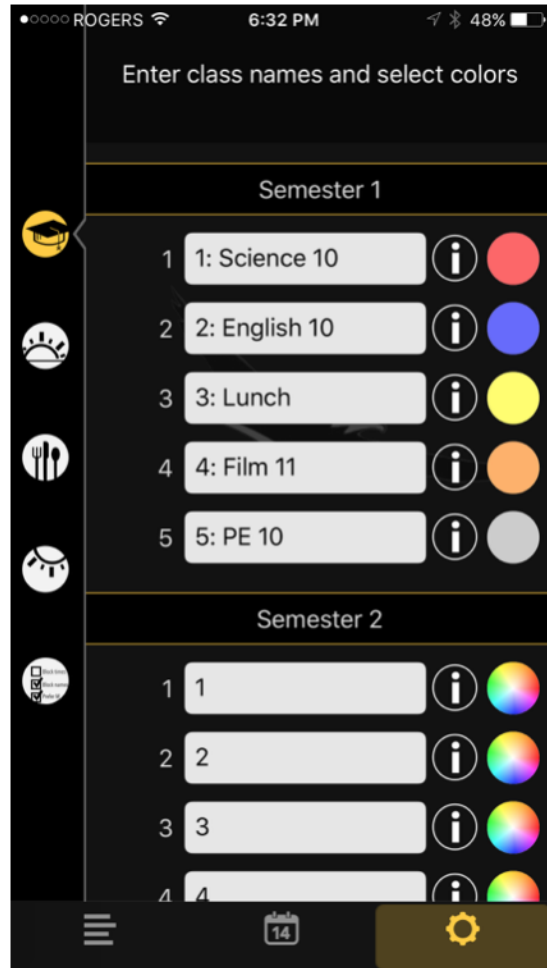

To install the Gleneagle App go to either the Apple Store or Google Play and Search for “My School Day” then download the app.

Apple IOS: <https://itunes.apple.com/ca/app/my-school-day/id1322032731?mt=8>

Google Android: <https://play.google.com/store/apps/details?id=ca.honeygarlic.hgschoolapp>

Get the GLENEAGLE APP now!

Available for both Apple IOS and Android