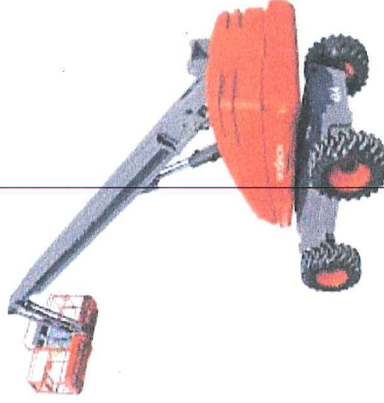

As part of our service we consult with the employer to guarantee that their work place is up to Federal and Provincial standards and that they are fully compliant and current with all the latest industry regulations.

G.I.D. PRO SERVICE Inc.