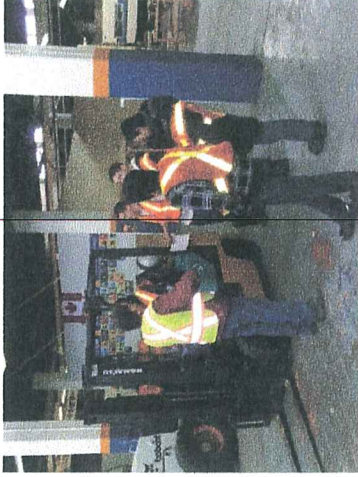

G.I.D. Pro Service is committed to delivering the best training possible to ensure a safe and healthy workplace.